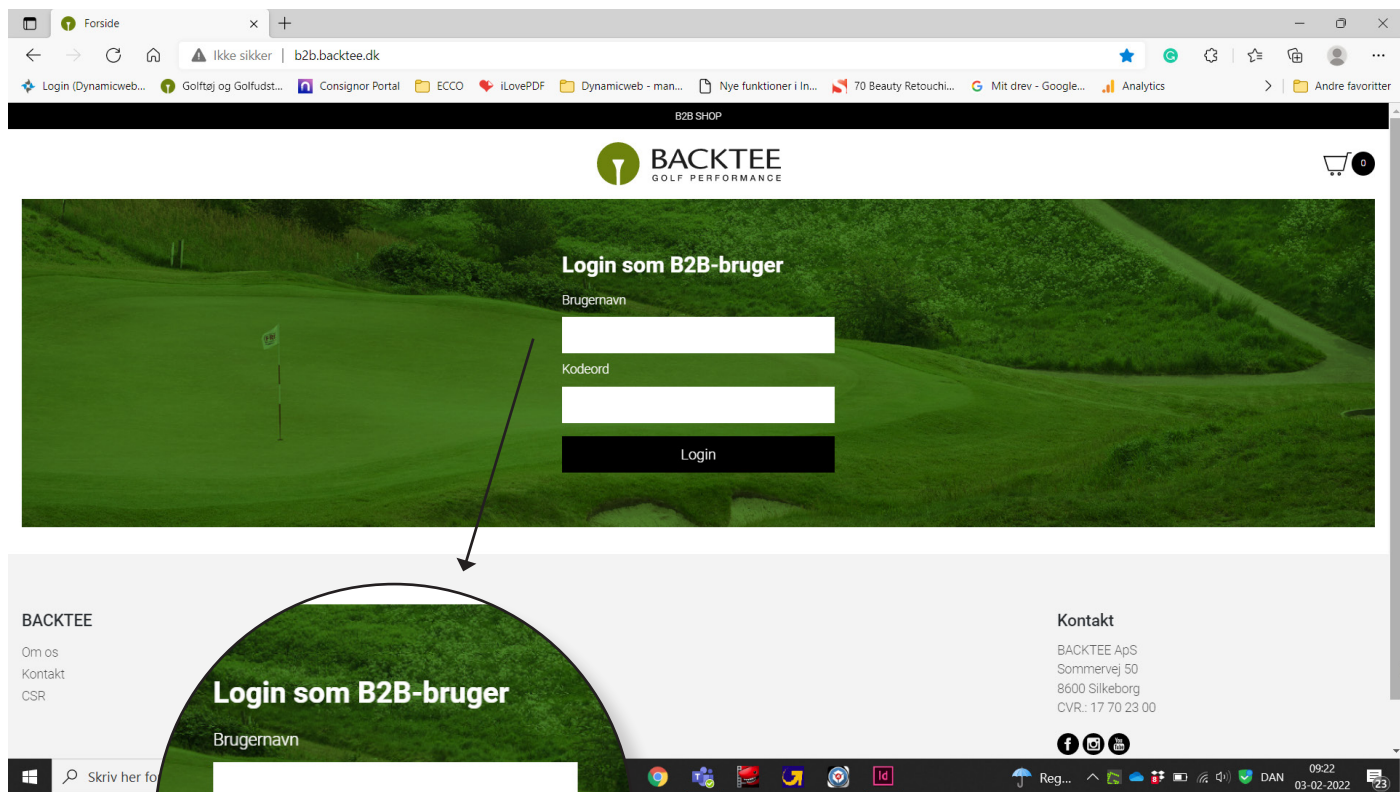

ECCO merchandise portal

Log-in to <http://b2b.backtee.dk/>

Login som B2B-bruger

Brugernavn

Kodeord

Login

Enter your username and password.

Once you are logged in to your user, you will immediately get an overview of all products available.