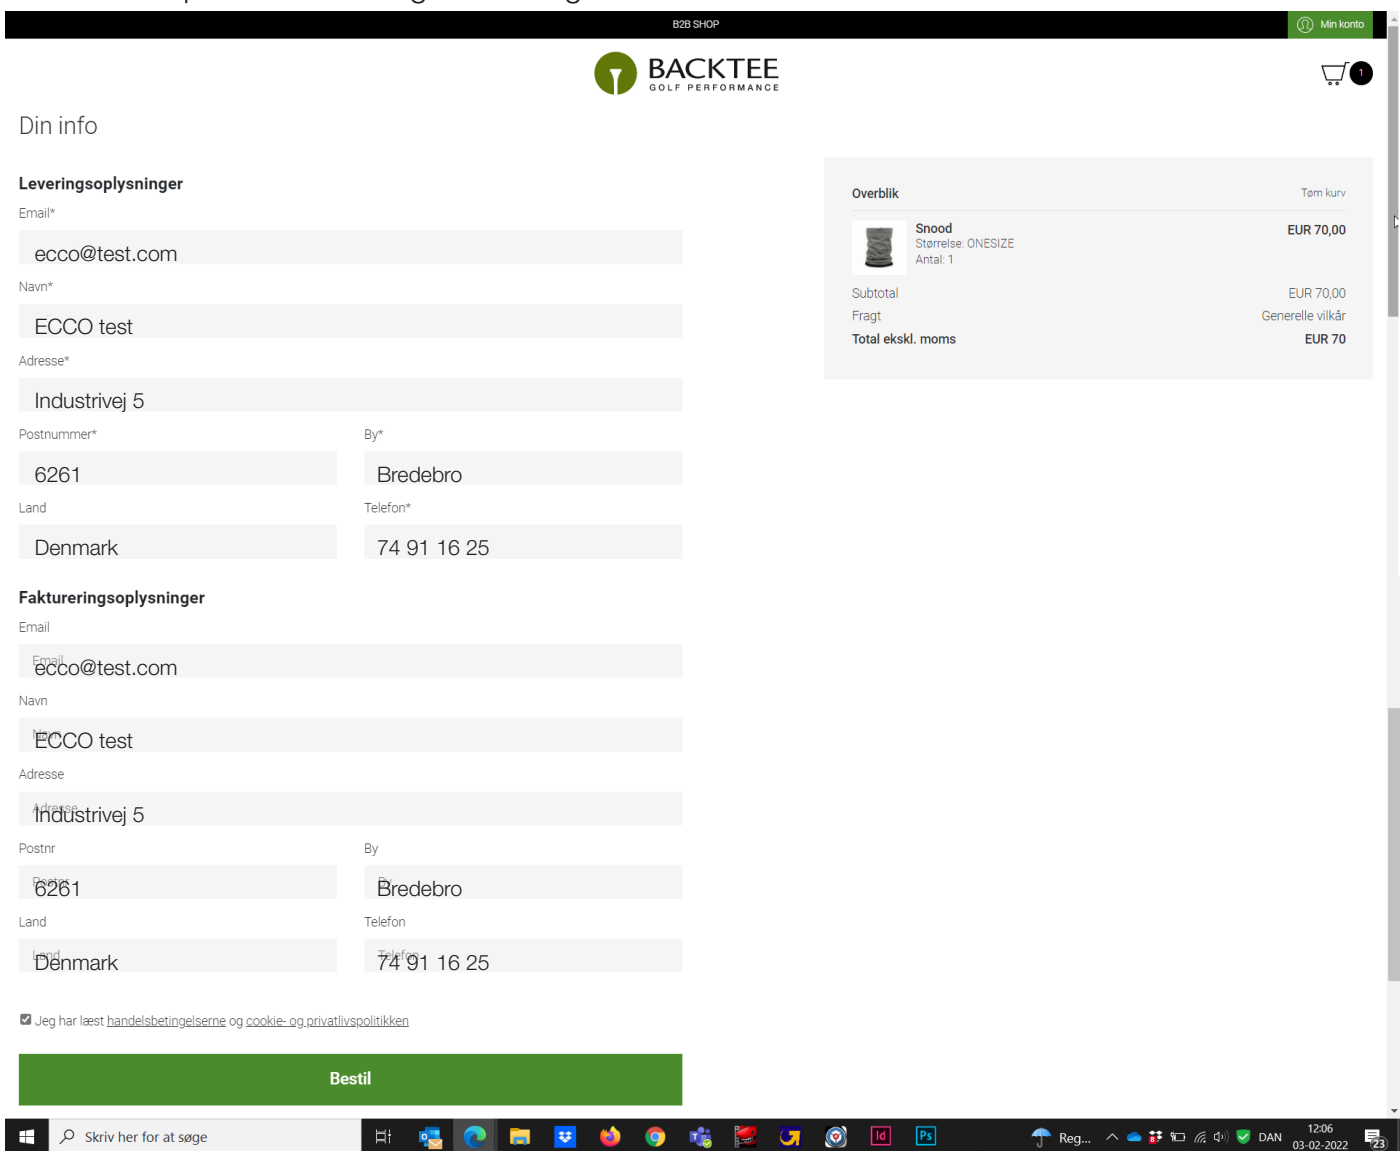

Enter the delivery information for where you want the package delivered.

It will not be possible to change the billing information.