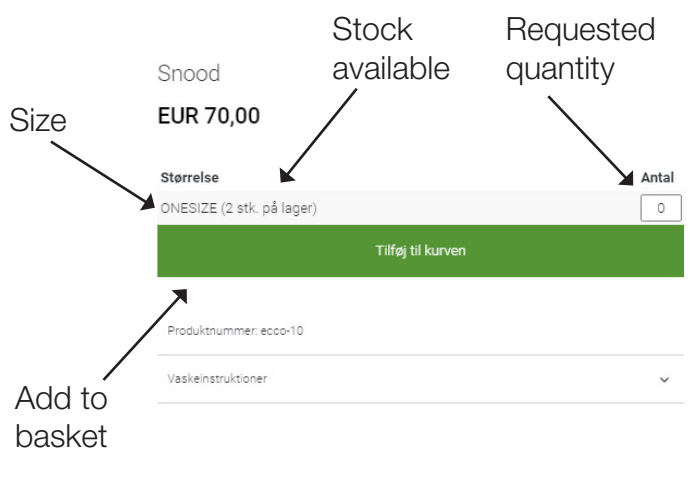

ECCO merchandise portal

Log-in to <http://b2b.backtee.dk/>

Login som B2B-bruger

Brugernavn

Kodeord

Login

Enter your username and password.

Once you are logged in to your user, you will immediately get an overview of all products available.

When clicking on a product, you will see pictures of the product from several angles, as well as facts, price and info about the specific product.

Most products are only available in onesize, but the clothing products will be possible to choose in different sizes.

Next to the size you will see the current stock and availability.

In the far right box, enter the quantity you want, and click add on the green button, your products will then be added to your basket.

Click on the basket  to get an overview of your order.